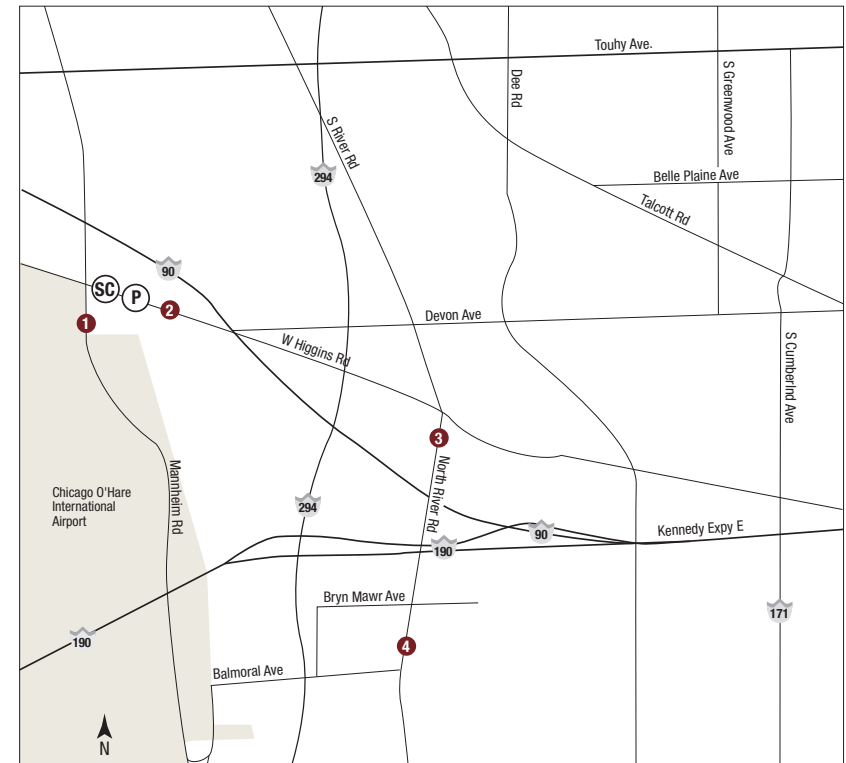

Chicago Map

Workshop Location

SC Strategic Coach Chicago Center
10255 W. Higgins Road, Suite 420
Rosemont, IL 60018
Phone: 847.699.5767 or 1.888.872.8877
Fax: 847.699.5766

P Parking Garage — Complimentary
**Parking available only in 10255 building garage*

Directions from O'Hare Airport to the Chicago office:

Exit I-90 Chicago, and then exit Mannheim North. After the stoplight, make a right into the first driveway on the right, into O'Hare International Center. (If the cab driver is confused, ask for Holiday Inn & Suites — it is located right next to the Strategic Coach office.)

Recommended Hotels

1 Sheraton Chicago O'Hare
(Located across from office)
6501 North Mannheim Road
Rosemont, IL 60018
Reservations: 888.627.8117
Approx. Rate: \$169 – \$269
Corporate Access Code: 264788
www.SheratonChicagoOhare.com

4 Loews Chicago O'Hare Hotel
5300 North River Road
Rosemont, IL 60018
Reservations: 877.868.9134
Approx. Rate: \$119 – \$399
Corporate Access Code: LRASTC
www.loewshotels.com/chicago-ohare-hotel